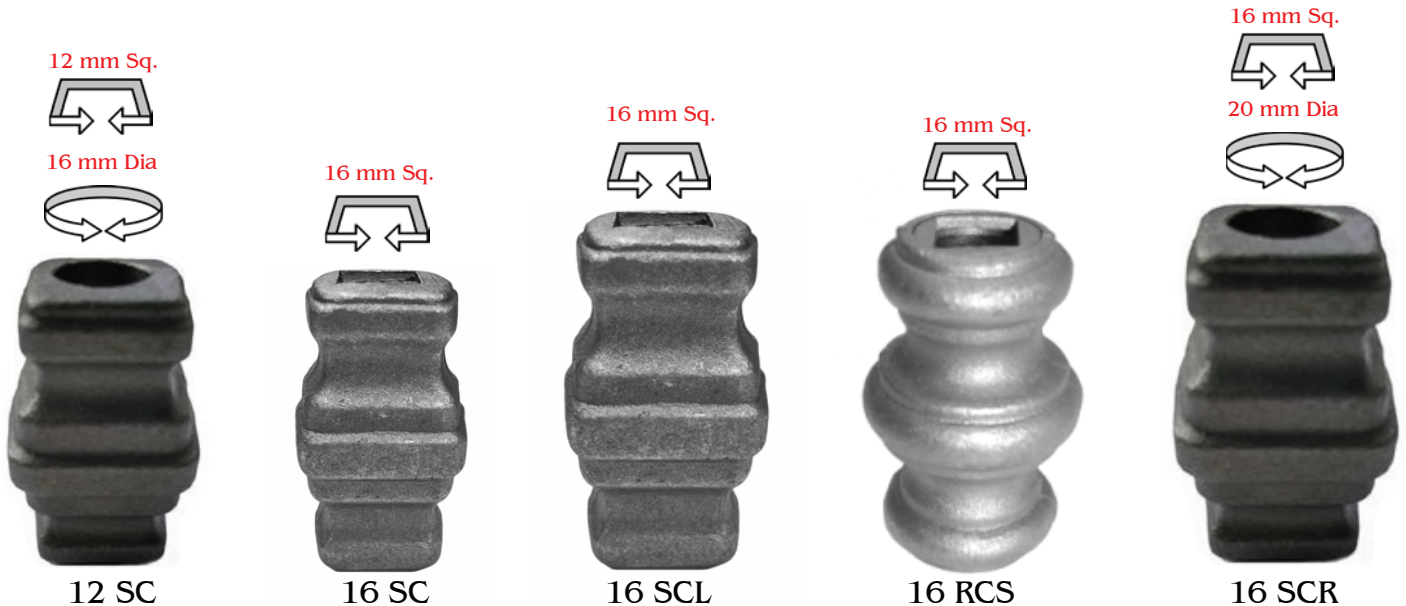

Part No.	Description	Size	Will fit Bars	Price
12 SCLWD	12 mm Square Collar - Large, well defined	H 62 mm x W 48 mm	12 mm Sq.	
16 SCLWD	16 mm Square Collar - Large, well defined	H 64 mm x W 46 mm	16 mm Sq.	
20 SCLWD	20 mm Square Collar - Large, well defined	H 64 mm x W 46 mm	20 mm Sq.	
12 SCC	12 mm Square Collar	H 68 mm x W 48 mm	12 mm Sq.	
16 SCC	16 mm Square Collar	H 70 mm x W 40 mm	16 mm Sq.	
20 SCD	20 mm Decorative Square Collar	H 195 mm x W 55 mm	20 mm Sq.	

Round Collars

Part No.	Description	Size	Will fit		Price Per Item
			Round Bars	Square bars	
12 RC	12 mm Round Collar	H 67 mm x W 40 mm	12 mm Dia	N/A	
16 RC	16 mm Round Collar	H 67 mm x W 40 mm	16 mm Dia	12 mm Sq.	
16 RCL	16 mm Round Collar LARGE	H 70 mm x W 45 mm	16 mm Dia	12 mm Sq.	
20 RC	20 mm Round Collar	H 68 mm x W 43 mm	20 mm Dia	16 mm Sq.	
20 RCL	20 mm Round Collar LARGE	H 80 mm x W 50 mm	20 mm Dia	16 mm Sq.	
16 RCD	16 mm Round Collar	H 135 mm x W 38 mm	16 mm Dia	12 mm Sq.	

SQUARE COLLARS

Half Collars

Part No.	Description	Size	Will fit Bars		Price (Each)
			Round	Square	
12 SCH	12 mm Square Collar Half	H 40 mm x W 40 mm	-	12 mm Sq.	
16 SCH	16 mm Square Collar Half	H 50 mm x W 45 mm	-	16 mm Sq.	
16 HRCS	16 mm Half Round Collar - sq hole	H 47 mm x W 50 mm	-	16 mm Sq.	

Full Size Collars

Part No.	Description	Size	Will fit Bars		Price (Each)
			Round	Square	
12 SC	12 mm Square Collar - Round hole	H 70 mm x W 40 mm	16 mm Dia	12 mm Sq.	
16 SC	16 mm Square Collar	H 70 mm x W 40 mm	-	16 mm Sq.	
16 SCL	16 mm Square Collar LARGE	H 89 mm x W 45 mm	-	16 mm Sq.	
16 RCS	16 mm Round Collar - Square hole	H 80 mm x W 50 mm	-	16 mm Sq.	
16 SCR	16 mm Square Collar - Round hole	H 70 mm x W 40 mm	20 mm Dia	16 mm Sq.	