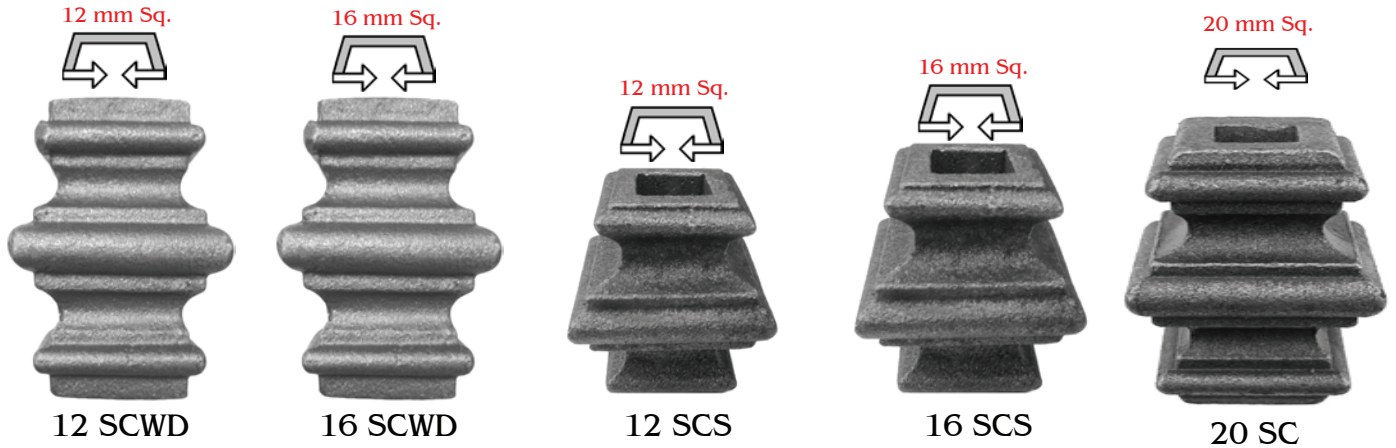

CAST SQUARE COLLARS

Part No.	Description	Size	Will fit Bars		Price (Each)
			Round	Square	
12 SCWD	12 mm Square Collar - Well Defined	H 68 mm x W 40 mm	-	12 mm Sq.	
16 SCWD	16 mm Square Collar - Well Defined	H 68 mm x W 40 mm	-	16 mm Sq.	
12 SCS	12 mm Square Collar Half - small	H 45 mm x W 40 mm	-	12 mm Sq.	
16 SCS	16 mm Square Collar Half - small	H 48 mm x W 48 mm	-	16 mm Sq.	
20 SC	20 mm Square Collar	H 50 mm x W 55 mm	-	20 mm Sq.	

Part No.	Description	Size	Will fit Bars	Price
12 SCLWD	12 mm Square Collar - Large, well defined	H 62 mm x W 48 mm	12 mm Sq.	
16 SCLWD	16 mm Square Collar - Large, well defined	H 64 mm x W 46 mm	16 mm Sq.	
20 SCLWD	20 mm Square Collar - Large, well defined	H 64 mm x W 46 mm	20 mm Sq.	
12 SCC	12 mm Square Collar	H 68 mm x W 48 mm	12 mm Sq.	
16 SCC	16 mm Square Collar	H 70 mm x W 40 mm	16 mm Sq.	
20 SCD	20 mm Decorative Square Collar	H 195 mm x W 55 mm	20 mm Sq.	

SQUARE COLLARS

Half Collars

Part No.	Description	Size	Will fit Bars		Price (Each)
			Round	Square	
12 SCH	12 mm Square Collar Half	H 40 mm x W 40 mm	-	12 mm Sq.	
16 SCH	16 mm Square Collar Half	H 50 mm x W 45 mm	-	16 mm Sq.	
16 HRCS	16 mm Half Round Collar - sq hole	H 47 mm x W 50 mm	-	16 mm Sq.	

Full Size Collars

Part No.	Description	Size	Will fit Bars		Price (Each)
			Round	Square	
12 SC	12 mm Square Collar - Round hole	H 70 mm x W 40 mm	16 mm Dia	12 mm Sq.	
16 SC	16 mm Square Collar	H 70 mm x W 40 mm	-	16 mm Sq.	
16 SCL	16 mm Square Collar LARGE	H 89 mm x W 45 mm	-	16 mm Sq.	
16 RCS	16 mm Round Collar - Square hole	H 80 mm x W 50 mm	-	16 mm Sq.	
16 SCR	16 mm Square Collar - Round hole	H 70 mm x W 40 mm	20 mm Dia	16 mm Sq.	