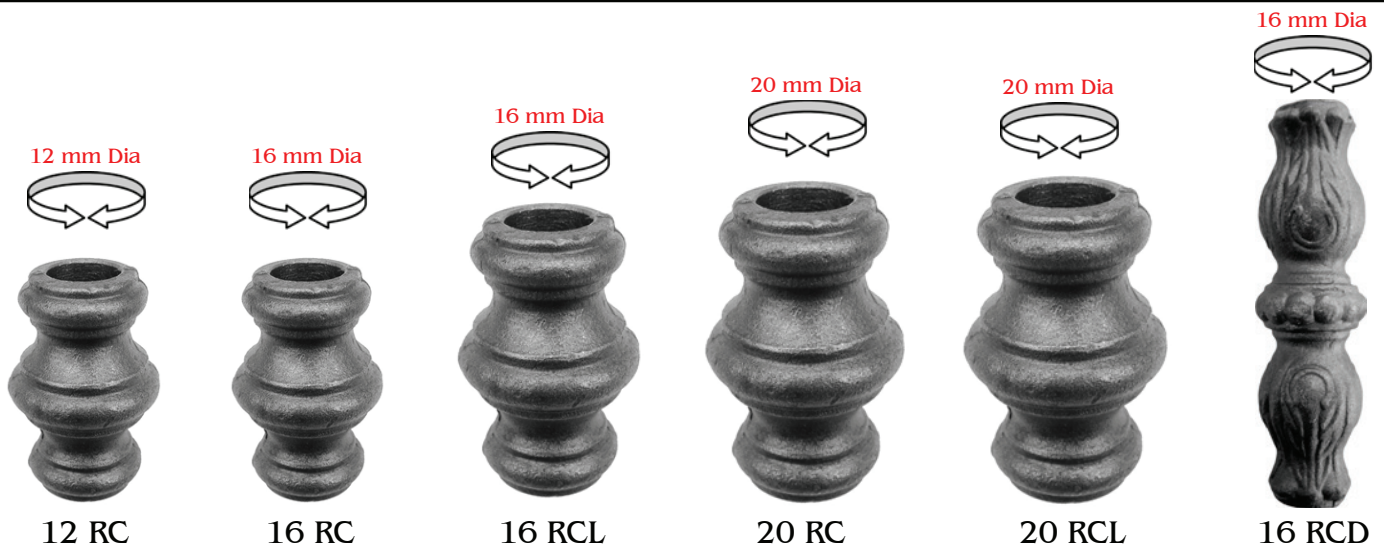

Round Collars

Part No.	Description	Size	Will fit		Price Per Item
			Round Bars	Square bars	
12 RC	12 mm Round Collar	H 67 mm x W 40 mm	12 mm Dia	N/A	
16 RC	16 mm Round Collar	H 67 mm x W 40 mm	16 mm Dia	12 mm Sq.	
16 RCL	16 mm Round Collar LARGE	H 70 mm x W 45 mm	16 mm Dia	12 mm Sq.	
20 RC	20 mm Round Collar	H 68 mm x W 43 mm	20 mm Dia	16 mm Sq.	
20 RCL	20 mm Round Collar LARGE	H 80 mm x W 50 mm	20 mm Dia	16 mm Sq.	
16 RCD	16 mm Round Collar	H 135 mm x W 38 mm	16 mm Dia	12 mm Sq.