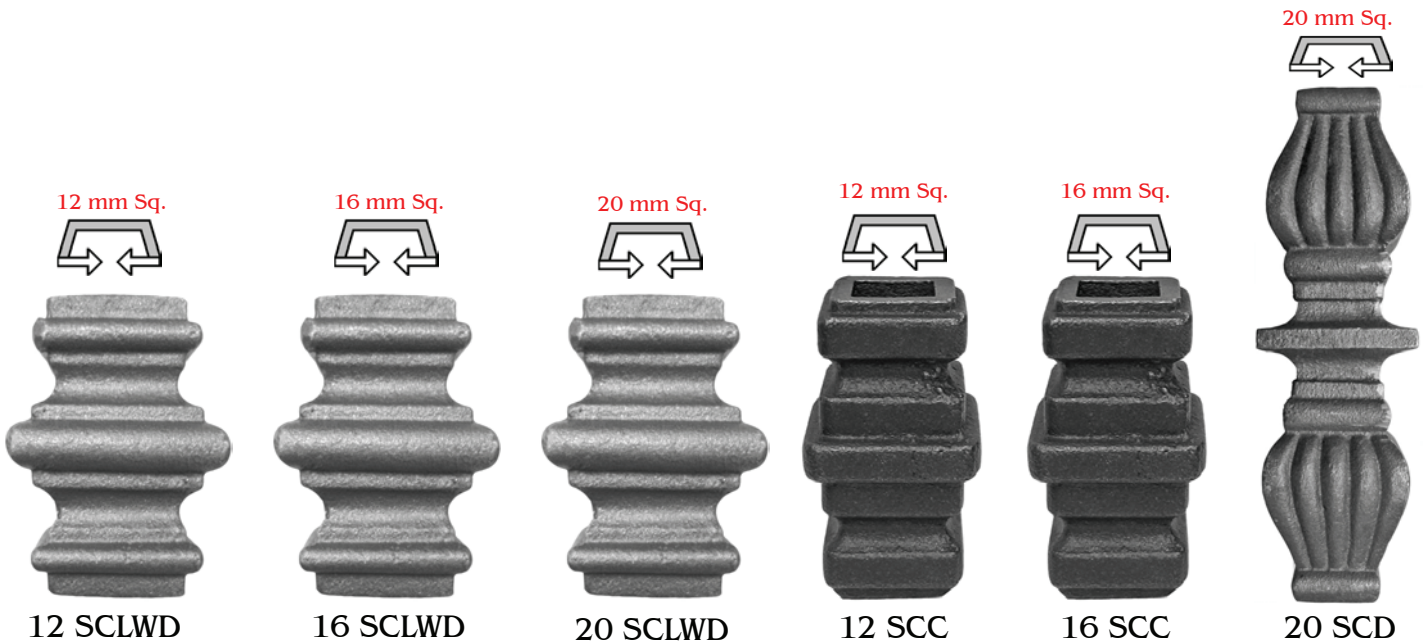

CAST SQUARE COLLARS

Part No.	Description	Size	Will fit Bars		Price (Each)
			Round	Square	
12 SCWD	12 mm Square Collar - Well Defined	H 68 mm x W 40 mm	-	12 mm Sq.	
16 SCWD	16 mm Square Collar - Well Defined	H 68 mm x W 40 mm	-	16 mm Sq.	
12 SCS	12 mm Square Collar Half - small	H 45 mm x W 40 mm	-	12 mm Sq.	
16 SCS	16 mm Square Collar Half - small	H 48 mm x W 48 mm	-	16 mm Sq.	
20 SC	20 mm Square Collar	H 50 mm x W 55 mm	-	20 mm Sq.	

Part No.	Description	Size	Will fit Bars	Price
12 SCLWD	12 mm Square Collar - Large, well defined	H 62 mm x W 48 mm	12 mm Sq.	
16 SCLWD	16 mm Square Collar - Large, well defined	H 64 mm x W 46 mm	16 mm Sq.	
20 SCLWD	20 mm Square Collar - Large, well defined	H 64 mm x W 46 mm	20 mm Sq.	
12 SCC	12 mm Square Collar	H 68 mm x W 48 mm	12 mm Sq.	
16 SCC	16 mm Square Collar	H 70 mm x W 40 mm	16 mm Sq.	
20 SCD	20 mm Decorative Square Collar	H 195 mm x W 55 mm	20 mm Sq.	

SQUARE COLLARS

Half Collars

Part No.	Description	Size	Will fit Bars		Price (Each)
			Round	Square	
12 SCH	12 mm Square Collar Half	H 40 mm x W 40 mm	-	12 mm Sq.	
16 SCH	16 mm Square Collar Half	H 50 mm x W 45 mm	-	16 mm Sq.	
16 HRCS	16 mm Half Round Collar - sq hole	H 47 mm x W 50 mm	-	16 mm Sq.	

Full Size Collars

Part No.	Description	Size	Will fit Bars		Price (Each)
			Round	Square	
12 SC	12 mm Square Collar - Round hole	H 70 mm x W 40 mm	16 mm Dia	12 mm Sq.	
16 SC	16 mm Square Collar	H 70 mm x W 40 mm	-	16 mm Sq.	
16 SCL	16 mm Square Collar LARGE	H 89 mm x W 45 mm	-	16 mm Sq.	
16 RCS	16 mm Round Collar - Square hole	H 80 mm x W 50 mm	-	16 mm Sq.	
16 SCR	16 mm Square Collar - Round hole	H 70 mm x W 40 mm	20 mm Dia	16 mm Sq.	